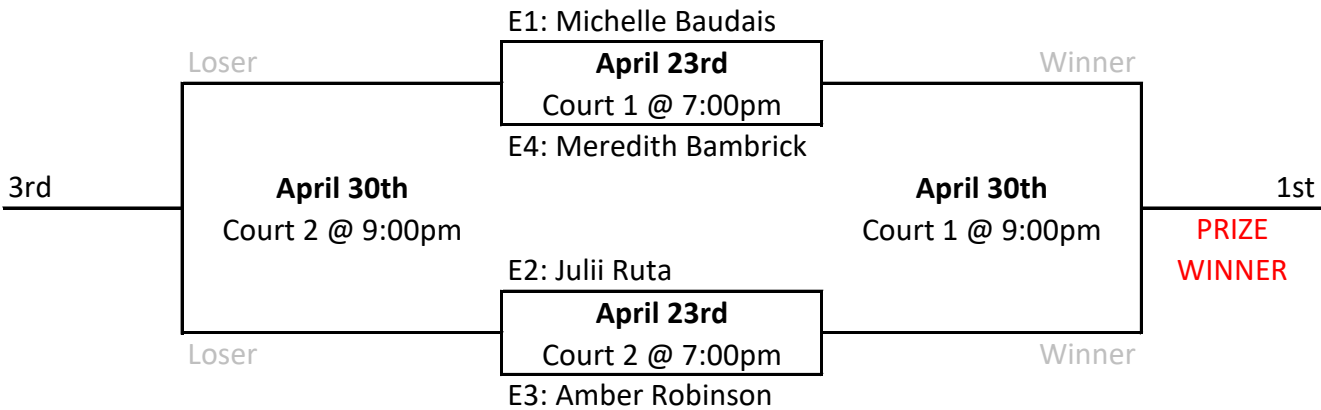

**A Playoff Draw**

**B Playoff Draw**

**C Playoff Draw**

**Thursday Night Women's Playoffs**  
**Winter 2026**

All matches are best of 5 to 25 NO CAP, 5th Game to 15 NO CAP  
 One match per night. No time Limit. **ALL TEAMS PLAY BOTH PLAYOFF NIGHTS**  
**PLEASE START YOUR MATCHES ON TIME!**

**D Playoff Draw**

**E Playoff Draw**

**F Playoff Draw**