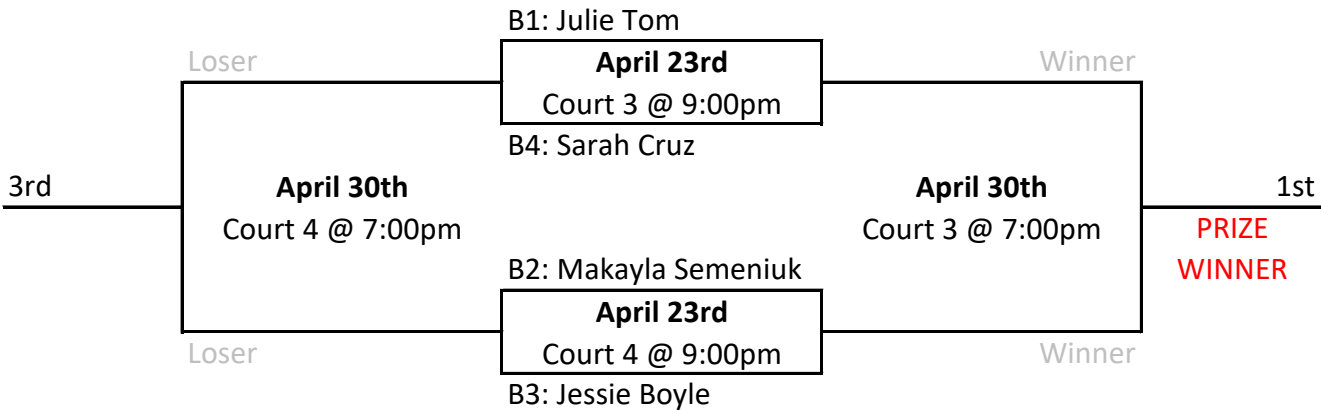

**Thursday Night Women's Playoffs**  
**Winter 2026**

All matches are best of 5 to 25 NO CAP, 5th Game to 15 NO CAP  
One match per night. No time Limit. **ALL TEAMS PLAY BOTH PLAYOFF NIGHTS**  
**PLEASE START YOUR MATCHES ON TIME!**

**A Playoff Draw**

**B Playoff Draw**

**C Playoff Draw**

**Thursday Night Women's Playoffs**  
**Winter 2026**

All matches are best of 5 to 25 NO CAP, 5th Game to 15 NO CAP  
 One match per night. No time Limit. **ALL TEAMS PLAY BOTH PLAYOFF NIGHTS**  
**PLEASE START YOUR MATCHES ON TIME!**

**D Playoff Draw**

**E Playoff Draw**

**F Playoff Draw**