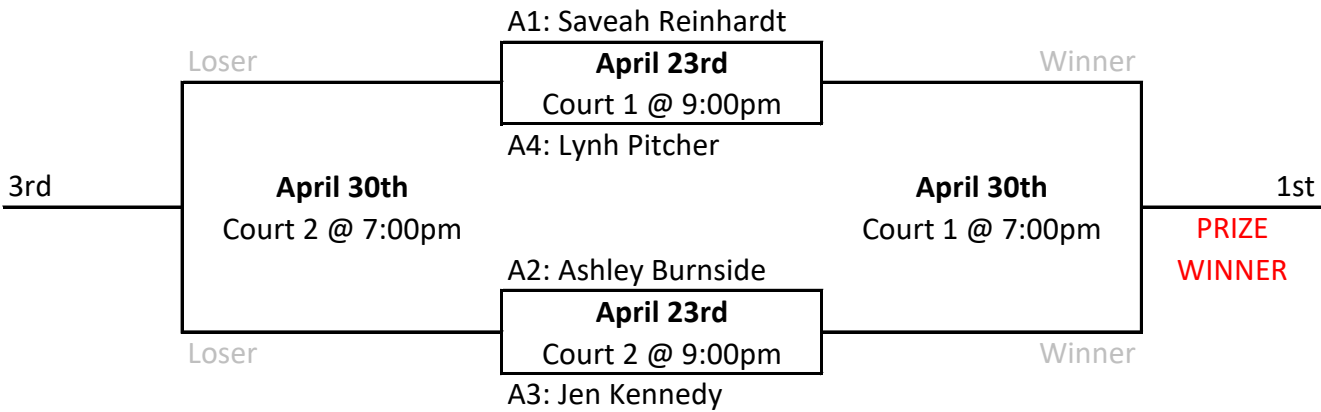

**Thursday Night Women's Playoffs**  
**Winter 2026**

All matches are best of 5 to 25 NO CAP, 5th Game to 15 NO CAP  
One match per night. No time Limit. **ALL TEAMS PLAY BOTH PLAYOFF NIGHTS**  
**PLEASE START YOUR MATCHES ON TIME!**

**A Playoff Draw**

**B Playoff Draw**

**C Playoff Draw**

**Thursday Night Women's Playoffs**  
**Winter 2026**

All matches are best of 5 to 25 NO CAP, 5th Game to 15 NO CAP  
 One match per night. No time Limit. **ALL TEAMS PLAY BOTH PLAYOFF NIGHTS**  
**PLEASE START YOUR MATCHES ON TIME!**

**D Playoff Draw**

**E Playoff Draw**

**F Playoff Draw**