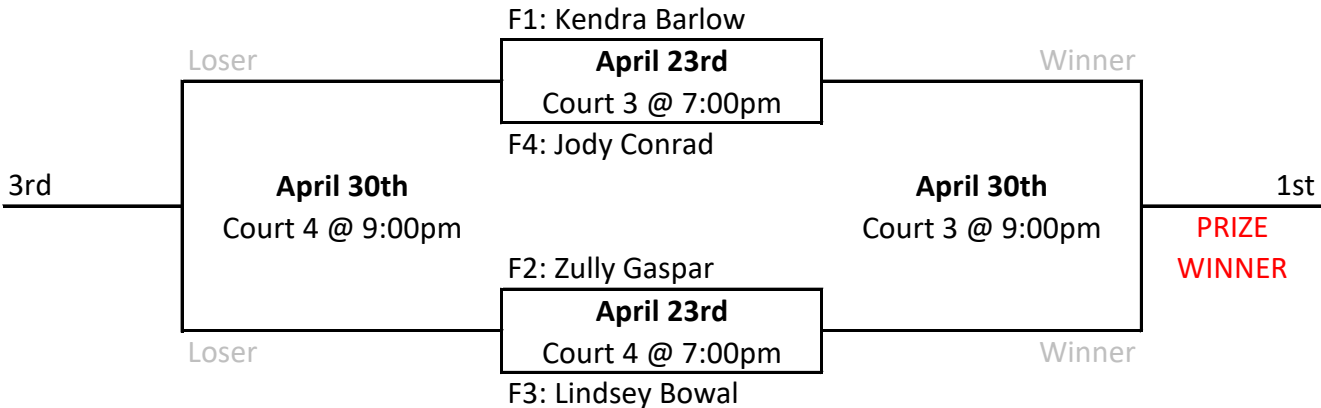

**A Playoff Draw**

**B Playoff Draw**

**C Playoff Draw**

**Thursday Night Women's Playoffs**  
**Winter 2026**

All matches are best of 5 to 25 NO CAP, 5th Game to 15 NO CAP  
 One match per night. No time Limit. **ALL TEAMS PLAY BOTH PLAYOFF NIGHTS**  
**PLEASE START YOUR MATCHES ON TIME!**

**D Playoff Draw**

**E Playoff Draw**

**F Playoff Draw**