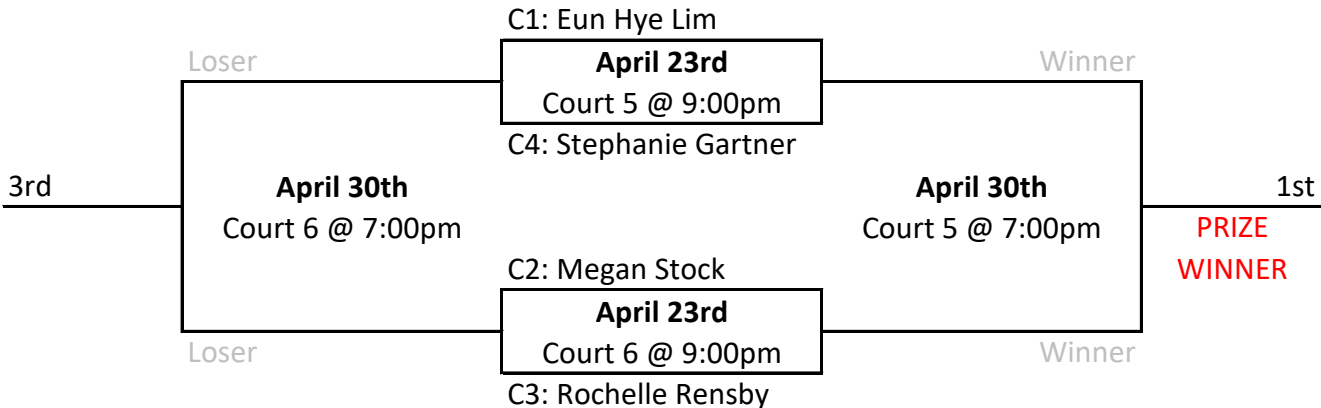

**Thursday Night Women's Playoffs**  
**Winter 2026**

All matches are best of 5 to 25 NO CAP, 5th Game to 15 NO CAP  
One match per night. No time Limit. **ALL TEAMS PLAY BOTH PLAYOFF NIGHTS**  
**PLEASE START YOUR MATCHES ON TIME!**

**A Playoff Draw**

**B Playoff Draw**

**C Playoff Draw**

**Thursday Night Women's Playoffs**  
**Winter 2026**

All matches are best of 5 to 25 NO CAP, 5th Game to 15 NO CAP  
 One match per night. No time Limit. **ALL TEAMS PLAY BOTH PLAYOFF NIGHTS**  
**PLEASE START YOUR MATCHES ON TIME!**

**D Playoff Draw**

**E Playoff Draw**

**F Playoff Draw**