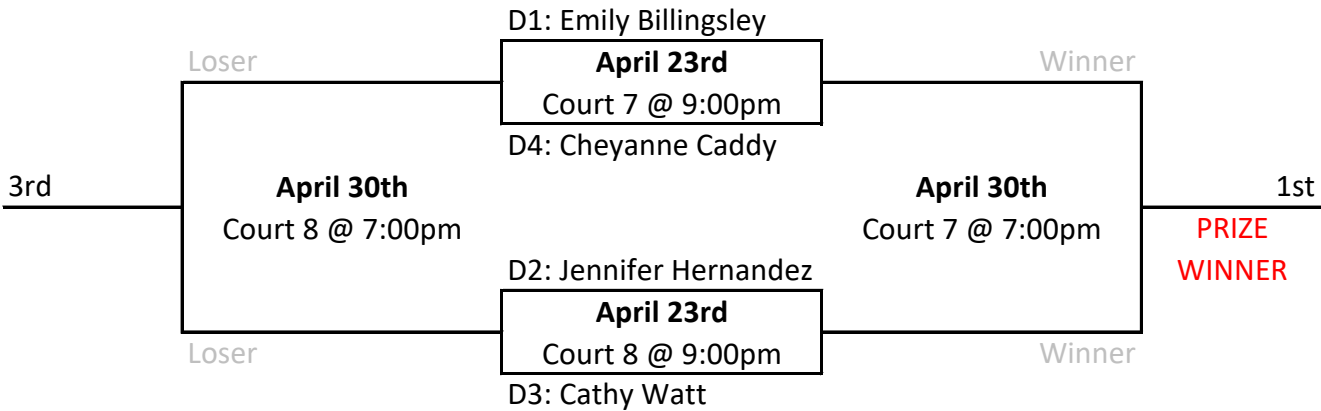

**A Playoff Draw**

**B Playoff Draw**

**C Playoff Draw**

**Thursday Night Women's Playoffs**  
**Winter 2026**

All matches are best of 5 to 25 NO CAP, 5th Game to 15 NO CAP  
 One match per night. No time Limit. **ALL TEAMS PLAY BOTH PLAYOFF NIGHTS**  
**PLEASE START YOUR MATCHES ON TIME!**

**D Playoff Draw**

**E Playoff Draw**

**F Playoff Draw**