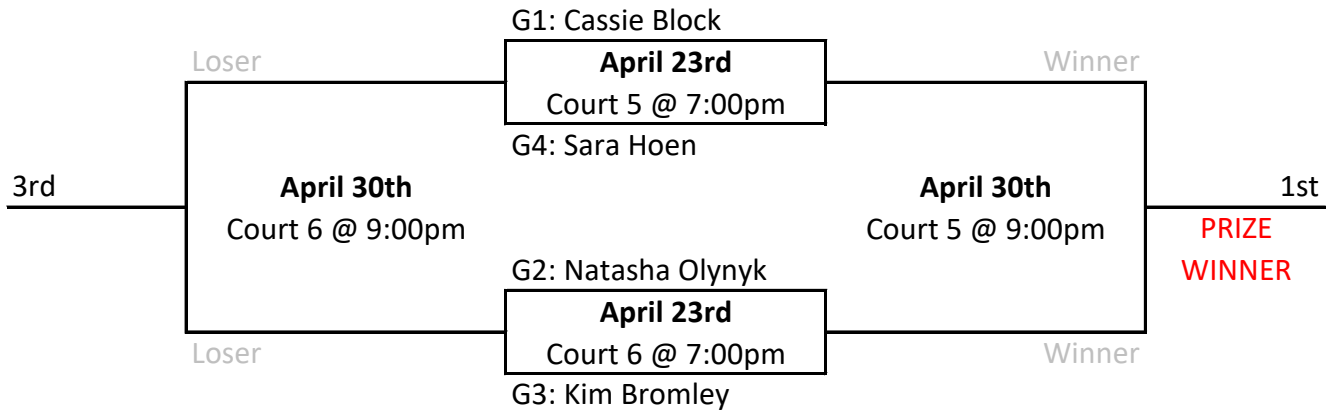

G Playoff Draw