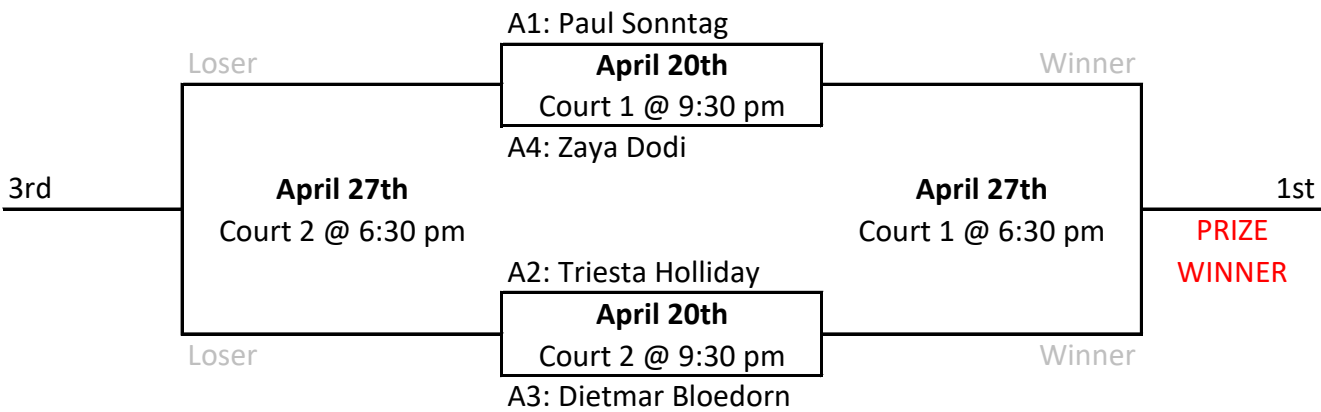

Monday Night CO-ED Hard Court Playoffs
Winter 2026

All matches are best of 5 to 25 NO CAP, 5th Game to 15 NO CAP
 One match per night. No time Limit. **ALL TEAMS PLAY BOTH PLAYOFF NIGHTS**
PLEASE START YOUR MATCHES ON TIME!

A Playoff Draw

B Playoff Draw

C Playoff Draw

Monday Night CO-ED Hard Court Playoffs
Winter 2026

All matches are best of 5 to 25 NO CAP, 5th Game to 15 NO CAP
One match per night. No time Limit. **ALL TEAMS PLAY BOTH PLAYOFF NIGHTS**
PLEASE START YOUR MATCHES ON TIME!