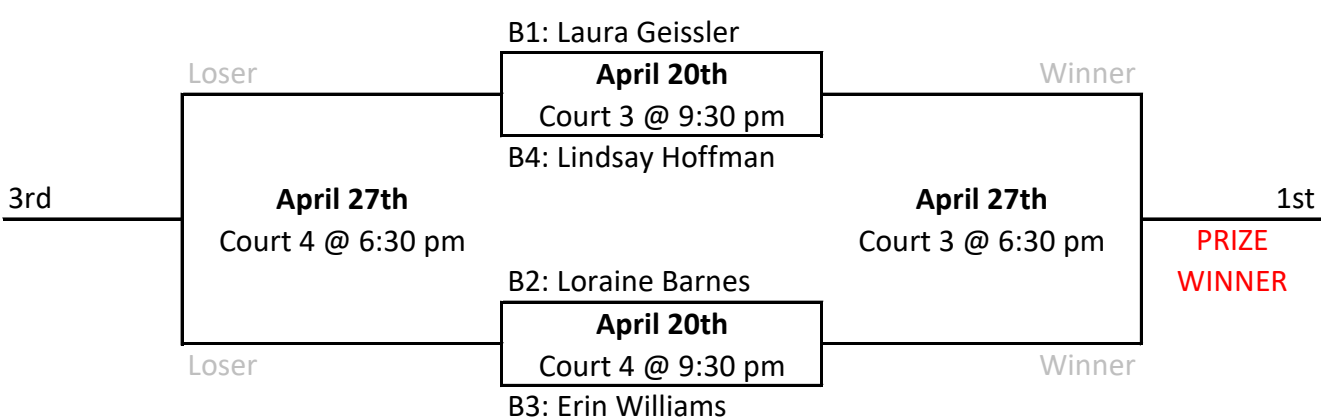

Monday Night CO-ED Hard Court Playoffs
Winter 2026

All matches are best of 5 to 25 NO CAP, 5th Game to 15 NO CAP
 One match per night. No time Limit. **ALL TEAMS PLAY BOTH PLAYOFF NIGHTS**
PLEASE START YOUR MATCHES ON TIME!

A Playoff Draw

B Playoff Draw

C Playoff Draw

Monday Night CO-ED Hard Court Playoffs
Winter 2026

All matches are best of 5 to 25 NO CAP, 5th Game to 15 NO CAP
One match per night. No time Limit. **ALL TEAMS PLAY BOTH PLAYOFF NIGHTS**
PLEASE START YOUR MATCHES ON TIME!