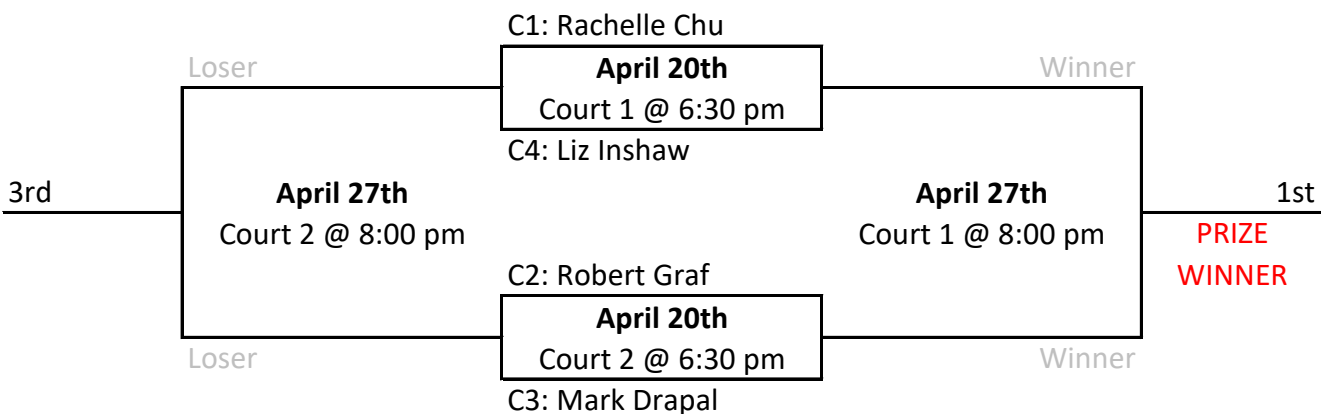

Monday Night CO-ED Hard Court Playoffs
Winter 2026

All matches are best of 5 to 25 NO CAP, 5th Game to 15 NO CAP
 One match per night. No time Limit. **ALL TEAMS PLAY BOTH PLAYOFF NIGHTS**
PLEASE START YOUR MATCHES ON TIME!

A Playoff Draw

B Playoff Draw

C Playoff Draw

Monday Night CO-ED Hard Court Playoffs
Winter 2026

All matches are best of 5 to 25 NO CAP, 5th Game to 15 NO CAP
One match per night. No time Limit. **ALL TEAMS PLAY BOTH PLAYOFF NIGHTS**
PLEASE START YOUR MATCHES ON TIME!