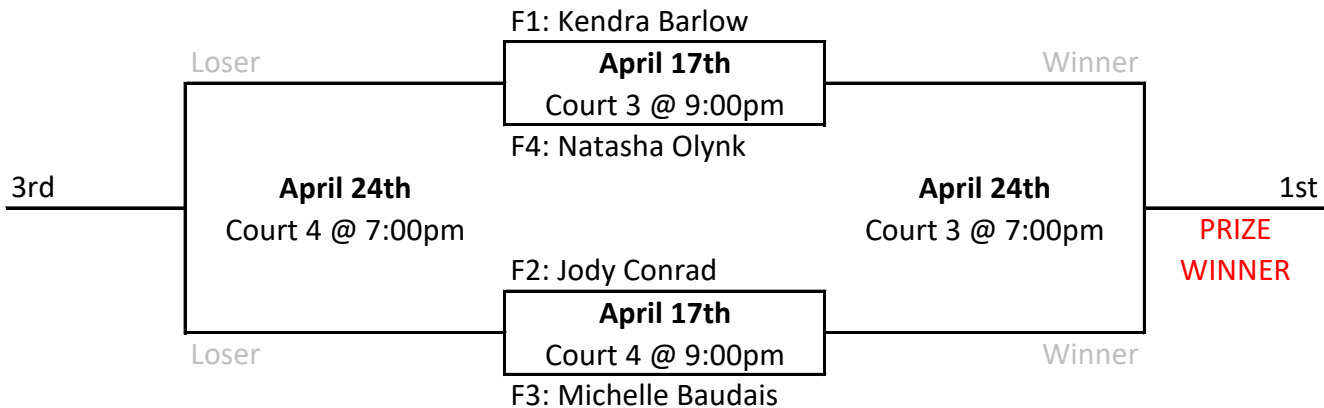

Thursday Night Women's Playoffs Winter 2025

All matches are best of 5 to 25 NO CAP, 5th Game to 15 NO CAP
One match per night. No time Limit. **ALL TEAMS PLAY BOTH PLAYOFF NIGHTS**
PLEASE START YOUR MATCHES ON TIME!

A Playoff Draw

B Playoff Draw

C Playoff Draw

Thursday Night Women's Playoffs
Winter 2025

All matches are best of 5 to 25 NO CAP, 5th Game to 15 NO CAP
One match per night. No time Limit. **ALL TEAMS PLAY BOTH PLAYOFF NIGHTS**
PLEASE START YOUR MATCHES ON TIME!

D Playoff Draw

E Playoff Draw

F Playoff Draw

Thursday Night Women's Playoffs
Winter 2025

All matches are best of 5 to 25 NO CAP, 5th Game to 15 NO CAP
One match per night. No time Limit. **ALL TEAMS PLAY BOTH PLAYOFF NIGHTS**
PLEASE START YOUR MATCHES ON TIME!