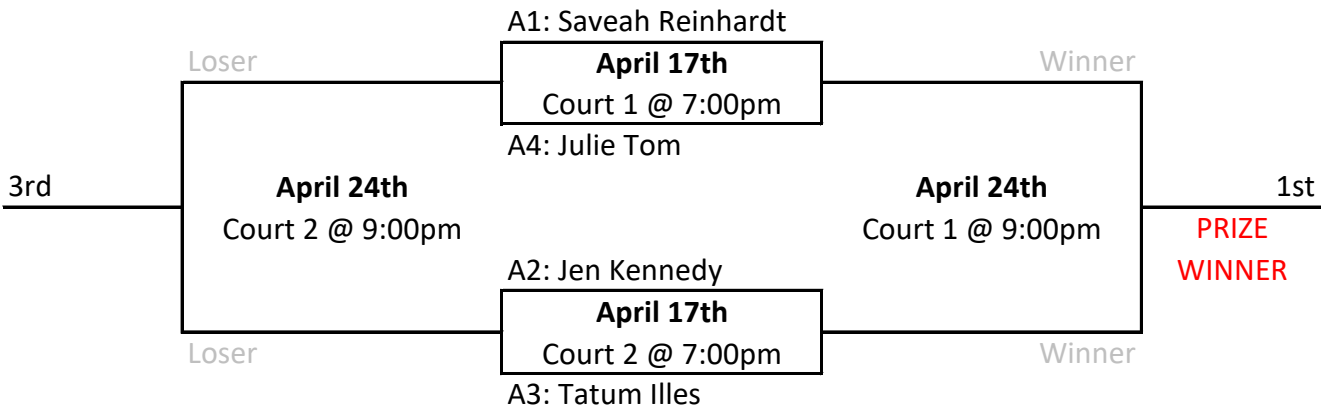

Thursday Night Women's Playoffs Winter 2025

All matches are best of 5 to 25 NO CAP, 5th Game to 15 NO CAP
One match per night. No time Limit. **ALL TEAMS PLAY BOTH PLAYOFF NIGHTS**
PLEASE START YOUR MATCHES ON TIME!

A Playoff Draw

B Playoff Draw

C Playoff Draw

Thursday Night Women's Playoffs
Winter 2025

All matches are best of 5 to 25 NO CAP, 5th Game to 15 NO CAP
One match per night. No time Limit. **ALL TEAMS PLAY BOTH PLAYOFF NIGHTS**
PLEASE START YOUR MATCHES ON TIME!

D Playoff Draw

E Playoff Draw

F Playoff Draw

Thursday Night Women's Playoffs
Winter 2025

All matches are best of 5 to 25 NO CAP, 5th Game to 15 NO CAP
One match per night. No time Limit. **ALL TEAMS PLAY BOTH PLAYOFF NIGHTS**
PLEASE START YOUR MATCHES ON TIME!