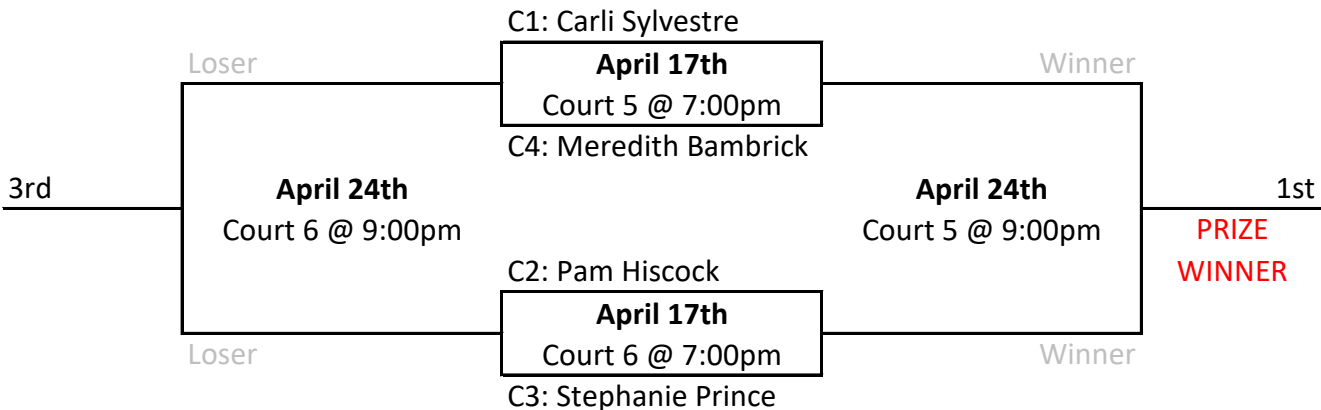

Thursday Night Women's Playoffs Winter 2025

All matches are best of 5 to 25 NO CAP, 5th Game to 15 NO CAP
One match per night. No time Limit. **ALL TEAMS PLAY BOTH PLAYOFF NIGHTS**
PLEASE START YOUR MATCHES ON TIME!

A Playoff Draw

B Playoff Draw

C Playoff Draw

Thursday Night Women's Playoffs
Winter 2025

All matches are best of 5 to 25 NO CAP, 5th Game to 15 NO CAP
One match per night. No time Limit. **ALL TEAMS PLAY BOTH PLAYOFF NIGHTS**
PLEASE START YOUR MATCHES ON TIME!

D Playoff Draw

E Playoff Draw

F Playoff Draw

Thursday Night Women's Playoffs
Winter 2025

All matches are best of 5 to 25 NO CAP, 5th Game to 15 NO CAP
One match per night. No time Limit. **ALL TEAMS PLAY BOTH PLAYOFF NIGHTS**
PLEASE START YOUR MATCHES ON TIME!