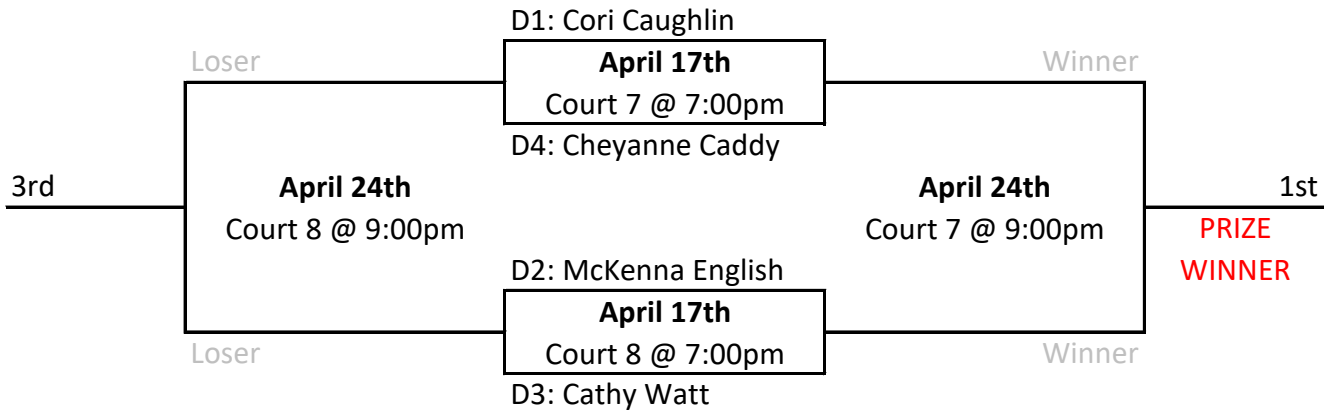

Thursday Night Women's Playoffs Winter 2025

All matches are best of 5 to 25 NO CAP, 5th Game to 15 NO CAP
One match per night. No time Limit. **ALL TEAMS PLAY BOTH PLAYOFF NIGHTS**
PLEASE START YOUR MATCHES ON TIME!

A Playoff Draw

B Playoff Draw

C Playoff Draw

Thursday Night Women's Playoffs
Winter 2025

All matches are best of 5 to 25 NO CAP, 5th Game to 15 NO CAP
One match per night. No time Limit. **ALL TEAMS PLAY BOTH PLAYOFF NIGHTS**
PLEASE START YOUR MATCHES ON TIME!

D Playoff Draw

E Playoff Draw

F Playoff Draw

Thursday Night Women's Playoffs
Winter 2025

All matches are best of 5 to 25 NO CAP, 5th Game to 15 NO CAP
One match per night. No time Limit. **ALL TEAMS PLAY BOTH PLAYOFF NIGHTS**
PLEASE START YOUR MATCHES ON TIME!