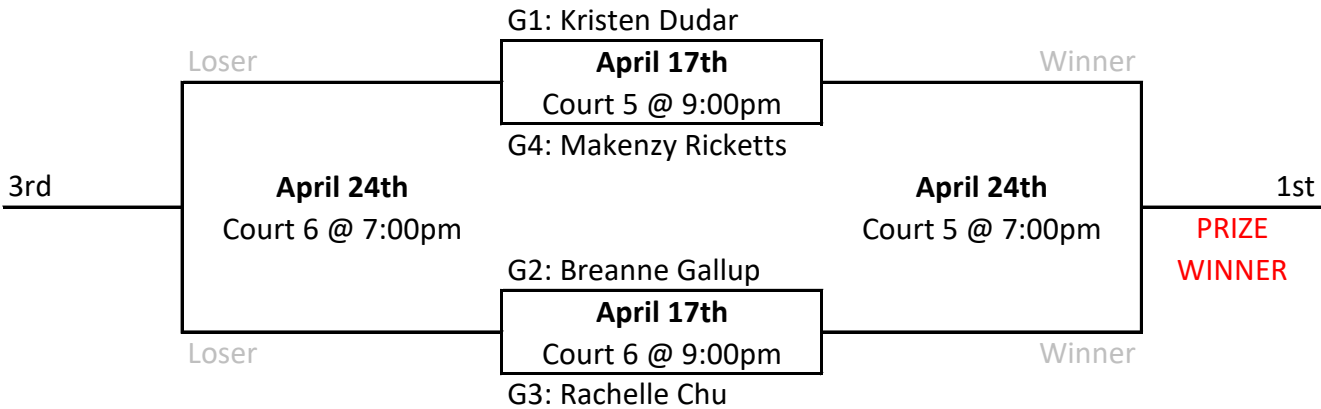

Thursday Night Women's Playoffs Winter 2025

All matches are best of 5 to 25 NO CAP, 5th Game to 15 NO CAP
One match per night. No time Limit. **ALL TEAMS PLAY BOTH PLAYOFF NIGHTS**
PLEASE START YOUR MATCHES ON TIME!

A Playoff Draw

B Playoff Draw

C Playoff Draw

Thursday Night Women's Playoffs
Winter 2025

All matches are best of 5 to 25 NO CAP, 5th Game to 15 NO CAP
One match per night. No time Limit. **ALL TEAMS PLAY BOTH PLAYOFF NIGHTS**
PLEASE START YOUR MATCHES ON TIME!

D Playoff Draw

E Playoff Draw

F Playoff Draw

Thursday Night Women's Playoffs
Winter 2025

All matches are best of 5 to 25 NO CAP, 5th Game to 15 NO CAP
One match per night. No time Limit. **ALL TEAMS PLAY BOTH PLAYOFF NIGHTS**
PLEASE START YOUR MATCHES ON TIME!

G Playoff Draw

H Playoff Draw