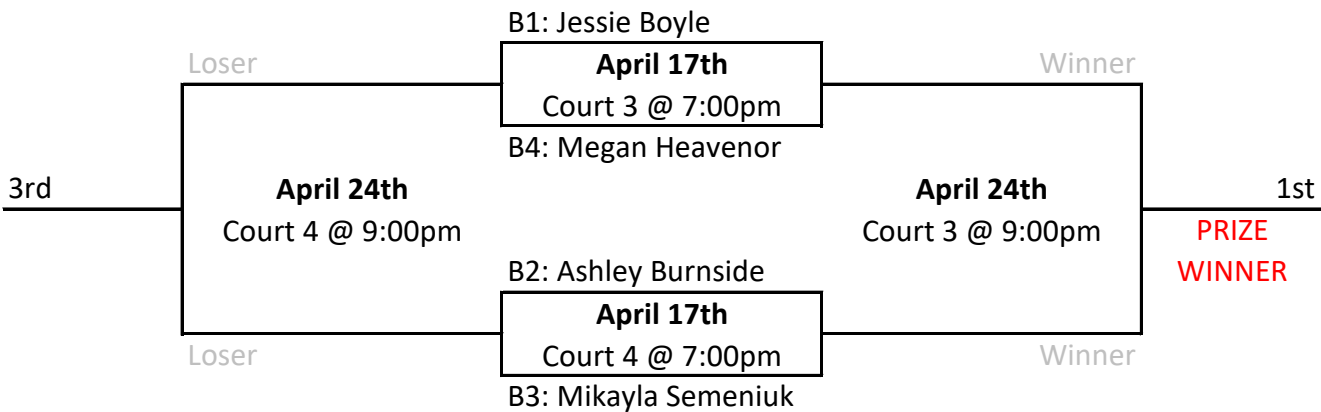

Thursday Night Women's Playoffs Winter 2025

All matches are best of 5 to 25 NO CAP, 5th Game to 15 NO CAP
One match per night. No time Limit. **ALL TEAMS PLAY BOTH PLAYOFF NIGHTS**
PLEASE START YOUR MATCHES ON TIME!

A Playoff Draw

B Playoff Draw

C Playoff Draw

Thursday Night Women's Playoffs
Winter 2025

All matches are best of 5 to 25 NO CAP, 5th Game to 15 NO CAP
One match per night. No time Limit. **ALL TEAMS PLAY BOTH PLAYOFF NIGHTS**
PLEASE START YOUR MATCHES ON TIME!

D Playoff Draw

E Playoff Draw

F Playoff Draw

Thursday Night Women's Playoffs
Winter 2025

All matches are best of 5 to 25 NO CAP, 5th Game to 15 NO CAP
One match per night. No time Limit. **ALL TEAMS PLAY BOTH PLAYOFF NIGHTS**
PLEASE START YOUR MATCHES ON TIME!