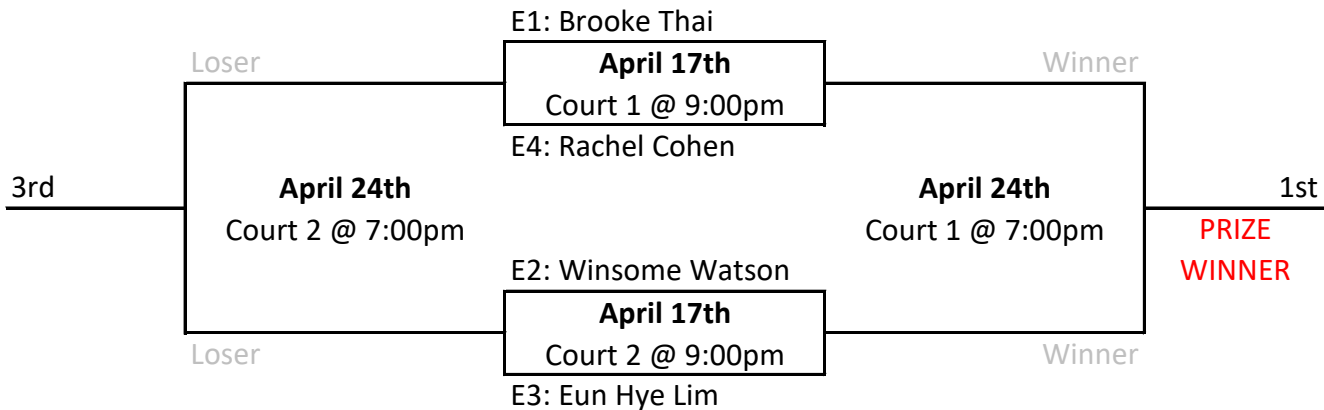

Thursday Night Women's Playoffs Winter 2025

All matches are best of 5 to 25 NO CAP, 5th Game to 15 NO CAP
One match per night. No time Limit. **ALL TEAMS PLAY BOTH PLAYOFF NIGHTS**
PLEASE START YOUR MATCHES ON TIME!

A Playoff Draw

B Playoff Draw

C Playoff Draw

Thursday Night Women's Playoffs
Winter 2025

All matches are best of 5 to 25 NO CAP, 5th Game to 15 NO CAP
One match per night. No time Limit. **ALL TEAMS PLAY BOTH PLAYOFF NIGHTS**
PLEASE START YOUR MATCHES ON TIME!

D Playoff Draw

E Playoff Draw

F Playoff Draw

Thursday Night Women's Playoffs
Winter 2025

All matches are best of 5 to 25 NO CAP, 5th Game to 15 NO CAP
One match per night. No time Limit. **ALL TEAMS PLAY BOTH PLAYOFF NIGHTS**
PLEASE START YOUR MATCHES ON TIME!