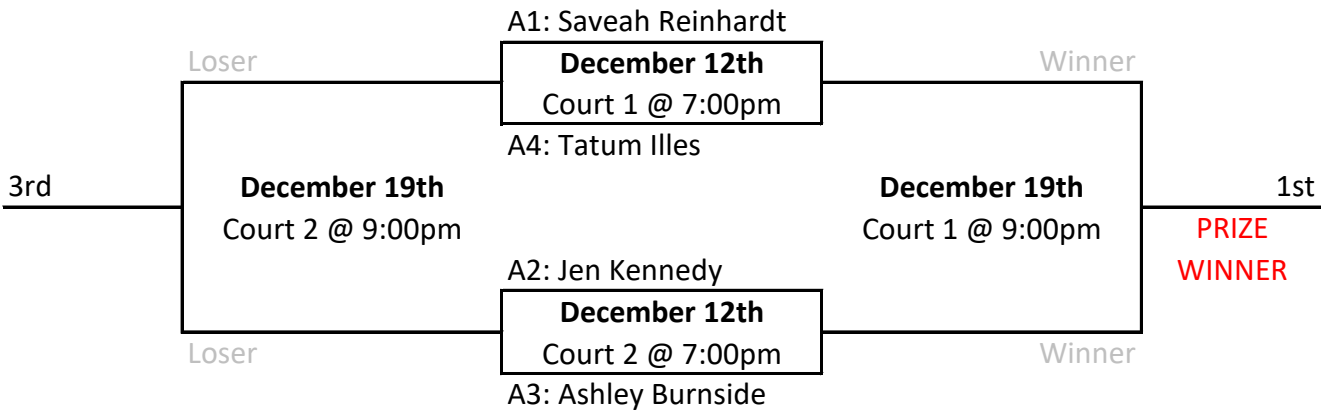

**Thursday Night Women's Playoffs**  
**Fall 2024**

All matches are best of 5 to 25 NO CAP, 5th Game to 15 NO CAP  
One match per night. No time Limit. **ALL TEAMS PLAY BOTH PLAYOFF NIGHTS**  
**PLEASE START YOUR MATCHES ON TIME!**

**A Playoff Draw**

**B Playoff Draw**

**C Playoff Draw**

**Thursday Night Women's Playoffs**  
**Fall 2024**

All matches are best of 5 to 25 NO CAP, 5th Game to 15 NO CAP  
 One match per night. No time Limit. **ALL TEAMS PLAY BOTH PLAYOFF NIGHTS**  
**PLEASE START YOUR MATCHES ON TIME!**

**D Playoff Draw**

**E Playoff Draw**

**F Playoff Draw**

**Thursday Night Women's Playoffs**  
**Fall 2024**

All matches are best of 5 to 25 NO CAP, 5th Game to 15 NO CAP  
One match per night. No time Limit. **ALL TEAMS PLAY BOTH PLAYOFF NIGHTS**  
**PLEASE START YOUR MATCHES ON TIME!**