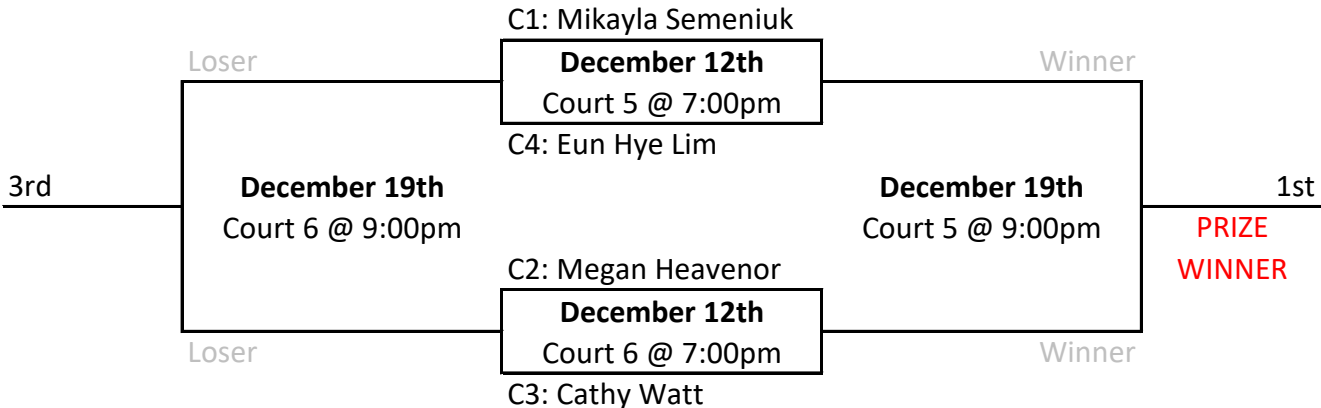

**Thursday Night Women's Playoffs**  
**Fall 2024**

All matches are best of 5 to 25 NO CAP, 5th Game to 15 NO CAP  
One match per night. No time Limit. **ALL TEAMS PLAY BOTH PLAYOFF NIGHTS**  
**PLEASE START YOUR MATCHES ON TIME!**

**A Playoff Draw**

**B Playoff Draw**

**C Playoff Draw**

**Thursday Night Women's Playoffs**  
**Fall 2024**

All matches are best of 5 to 25 NO CAP, 5th Game to 15 NO CAP  
 One match per night. No time Limit. **ALL TEAMS PLAY BOTH PLAYOFF NIGHTS**  
**PLEASE START YOUR MATCHES ON TIME!**

**D Playoff Draw**

**E Playoff Draw**

**F Playoff Draw**

**Thursday Night Women's Playoffs**  
**Fall 2024**

All matches are best of 5 to 25 NO CAP, 5th Game to 15 NO CAP  
One match per night. No time Limit. **ALL TEAMS PLAY BOTH PLAYOFF NIGHTS**  
**PLEASE START YOUR MATCHES ON TIME!**