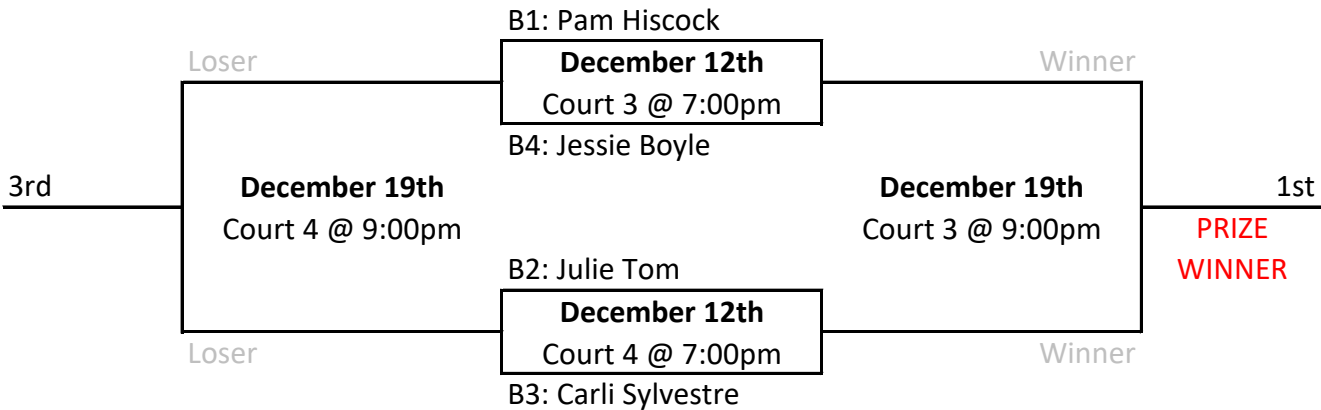

**Thursday Night Women's Playoffs**  
**Fall 2024**

All matches are best of 5 to 25 NO CAP, 5th Game to 15 NO CAP  
One match per night. No time Limit. **ALL TEAMS PLAY BOTH PLAYOFF NIGHTS**  
**PLEASE START YOUR MATCHES ON TIME!**

**A Playoff Draw**

**B Playoff Draw**

**C Playoff Draw**

**Thursday Night Women's Playoffs**  
**Fall 2024**

All matches are best of 5 to 25 NO CAP, 5th Game to 15 NO CAP  
 One match per night. No time Limit. **ALL TEAMS PLAY BOTH PLAYOFF NIGHTS**  
**PLEASE START YOUR MATCHES ON TIME!**

**D Playoff Draw**

**E Playoff Draw**

**F Playoff Draw**

**Thursday Night Women's Playoffs**  
**Fall 2024**

All matches are best of 5 to 25 NO CAP, 5th Game to 15 NO CAP  
One match per night. No time Limit. **ALL TEAMS PLAY BOTH PLAYOFF NIGHTS**  
**PLEASE START YOUR MATCHES ON TIME!**