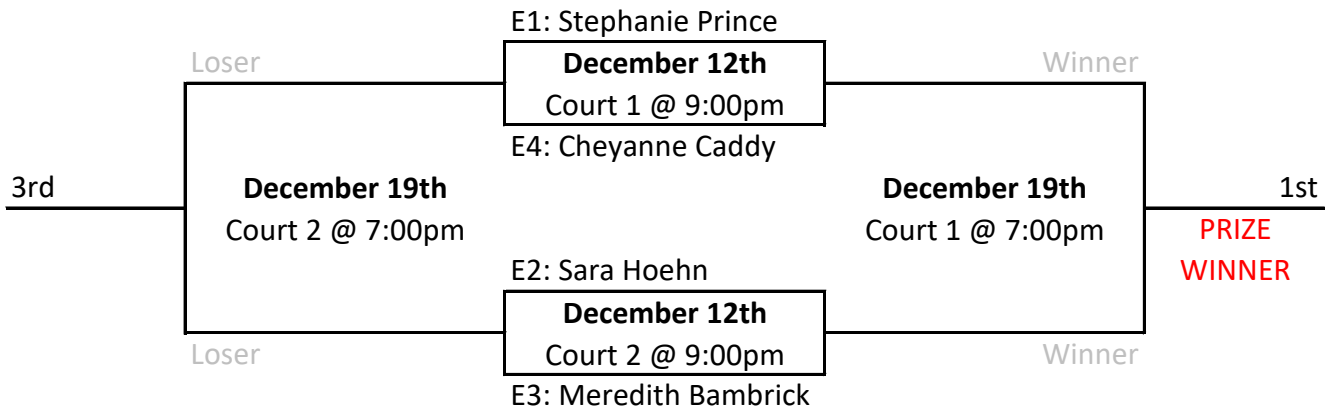

**A Playoff Draw**

**B Playoff Draw**

**C Playoff Draw**

**Thursday Night Women's Playoffs**  
**Fall 2024**

All matches are best of 5 to 25 NO CAP, 5th Game to 15 NO CAP  
 One match per night. No time Limit. **ALL TEAMS PLAY BOTH PLAYOFF NIGHTS**  
**PLEASE START YOUR MATCHES ON TIME!**

**D Playoff Draw**

**E Playoff Draw**

**F Playoff Draw**

**Thursday Night Women's Playoffs**  
**Fall 2024**

All matches are best of 5 to 25 NO CAP, 5th Game to 15 NO CAP  
One match per night. No time Limit. **ALL TEAMS PLAY BOTH PLAYOFF NIGHTS**  
**PLEASE START YOUR MATCHES ON TIME!**