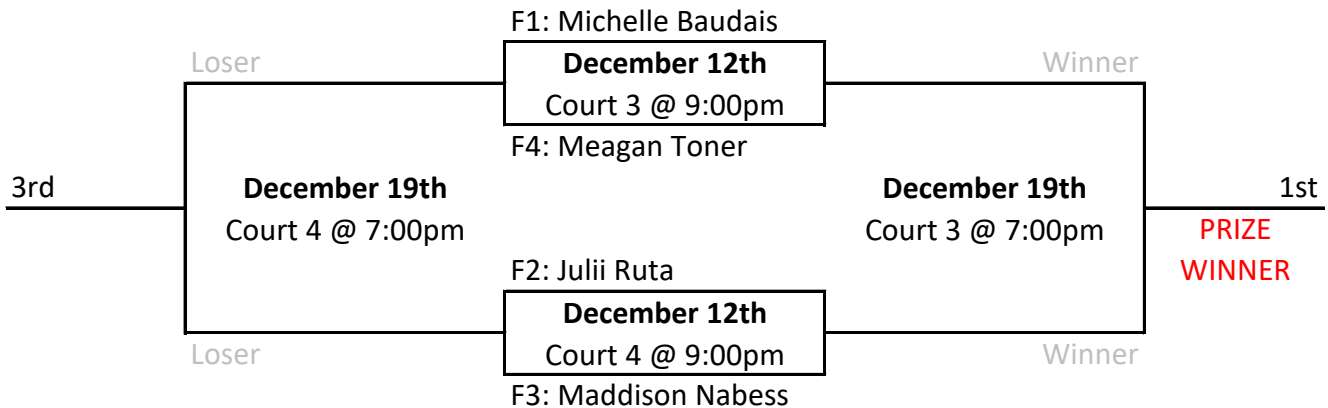

**A Playoff Draw**

**B Playoff Draw**

**C Playoff Draw**

**Thursday Night Women's Playoffs**  
**Fall 2024**

All matches are best of 5 to 25 NO CAP, 5th Game to 15 NO CAP  
 One match per night. No time Limit. **ALL TEAMS PLAY BOTH PLAYOFF NIGHTS**  
**PLEASE START YOUR MATCHES ON TIME!**

**D Playoff Draw**

**E Playoff Draw**

**F Playoff Draw**

**Thursday Night Women's Playoffs**  
**Fall 2024**

All matches are best of 5 to 25 NO CAP, 5th Game to 15 NO CAP  
One match per night. No time Limit. **ALL TEAMS PLAY BOTH PLAYOFF NIGHTS**  
**PLEASE START YOUR MATCHES ON TIME!**