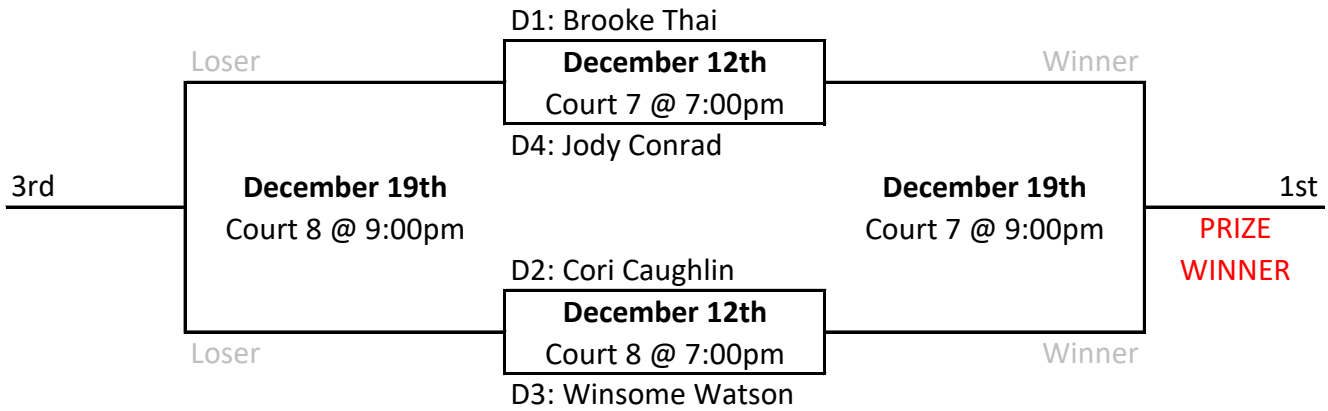

**A Playoff Draw**

**B Playoff Draw**

**C Playoff Draw**

**Thursday Night Women's Playoffs**  
**Fall 2024**

All matches are best of 5 to 25 NO CAP, 5th Game to 15 NO CAP  
 One match per night. No time Limit. **ALL TEAMS PLAY BOTH PLAYOFF NIGHTS**  
**PLEASE START YOUR MATCHES ON TIME!**

**D Playoff Draw**

**E Playoff Draw**

**F Playoff Draw**

**Thursday Night Women's Playoffs**  
**Fall 2024**

All matches are best of 5 to 25 NO CAP, 5th Game to 15 NO CAP  
One match per night. No time Limit. **ALL TEAMS PLAY BOTH PLAYOFF NIGHTS**  
**PLEASE START YOUR MATCHES ON TIME!**