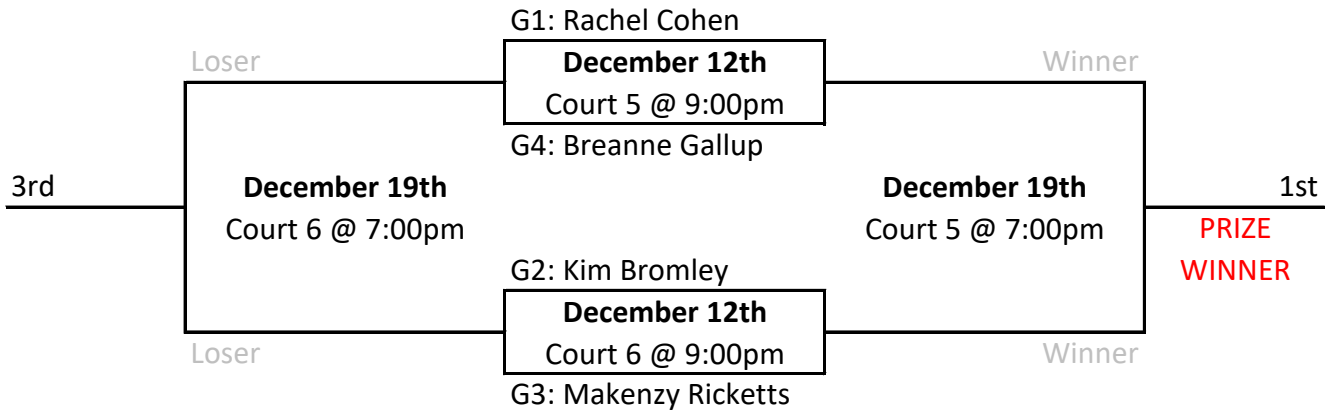

**D Playoff Draw**

**E Playoff Draw**

**F Playoff Draw**

**Thursday Night Women's Playoffs**  
**Fall 2024**

All matches are best of 5 to 25 NO CAP, 5th Game to 15 NO CAP  
One match per night. No time Limit. **ALL TEAMS PLAY BOTH PLAYOFF NIGHTS**  
**PLEASE START YOUR MATCHES ON TIME!**

**G Playoff Draw**

**H Playoff Draw**