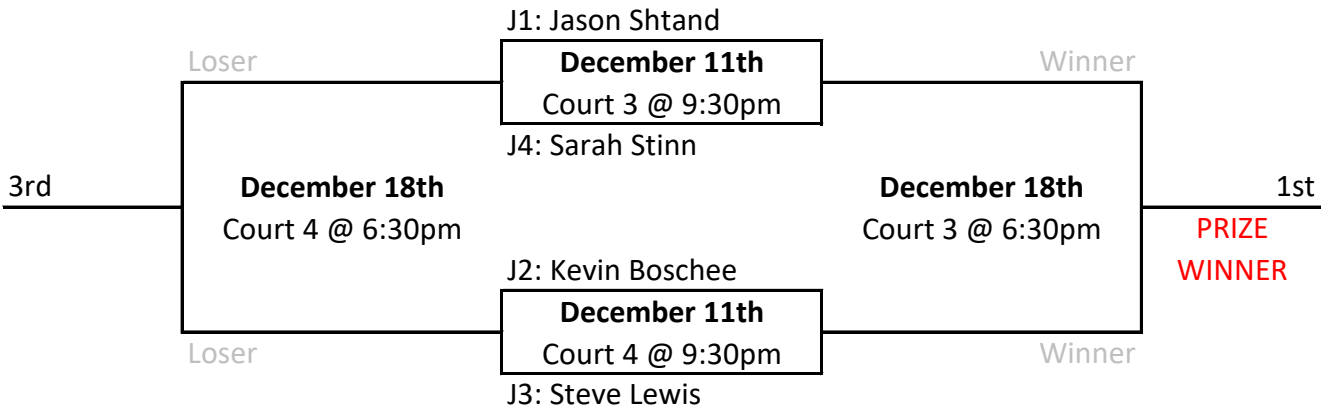

### H Playoff Draw

### I Playoff Draw

**Wednesday Night CO-ED Hard Court Playoffs**  
**Fall 2024**

All matches are best of 5 to 25 NO CAP, 5th Game to 15 NO CAP  
One match per night. No time Limit. **ALL TEAMS PLAY BOTH PLAYOFF NIGHTS**  
**PLEASE START YOUR MATCHES ON TIME!**

**J Playoff Draw**

**K Playoff Draw**

**L Playoff Draw**