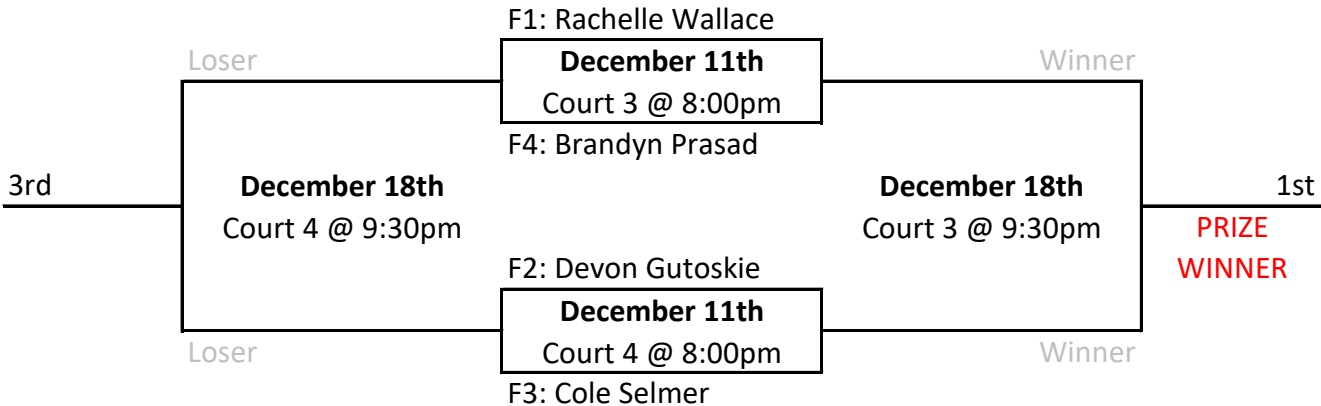

**A Playoff Draw**

**B Playoff Draw**

**C Playoff Draw**

**Wednesday Night CO-ED Hard Court Playoffs**  
**Fall 2024**

All matches are best of 5 to 25 NO CAP, 5th Game to 15 NO CAP  
One match per night. No time Limit. **ALL TEAMS PLAY BOTH PLAYOFF NIGHTS**  
**PLEASE START YOUR MATCHES ON TIME!**

**D Playoff Draw**

**E Playoff Draw**

**F Playoff Draw**