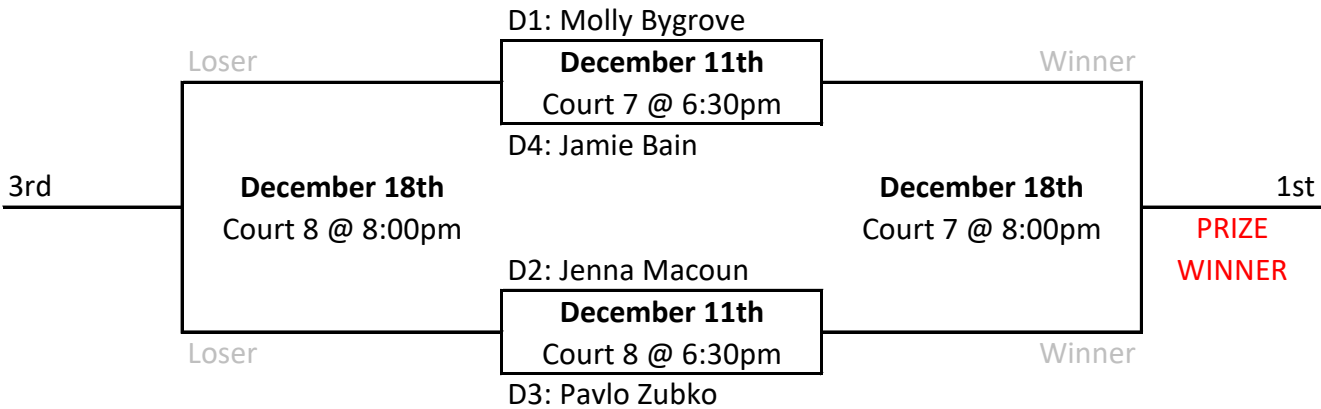

**A Playoff Draw**

**B Playoff Draw**

**C Playoff Draw**

**Wednesday Night CO-ED Hard Court Playoffs**  
**Fall 2024**

All matches are best of 5 to 25 NO CAP, 5th Game to 15 NO CAP  
One match per night. No time Limit. **ALL TEAMS PLAY BOTH PLAYOFF NIGHTS**  
**PLEASE START YOUR MATCHES ON TIME!**

**D Playoff Draw**

**E Playoff Draw**

**F Playoff Draw**