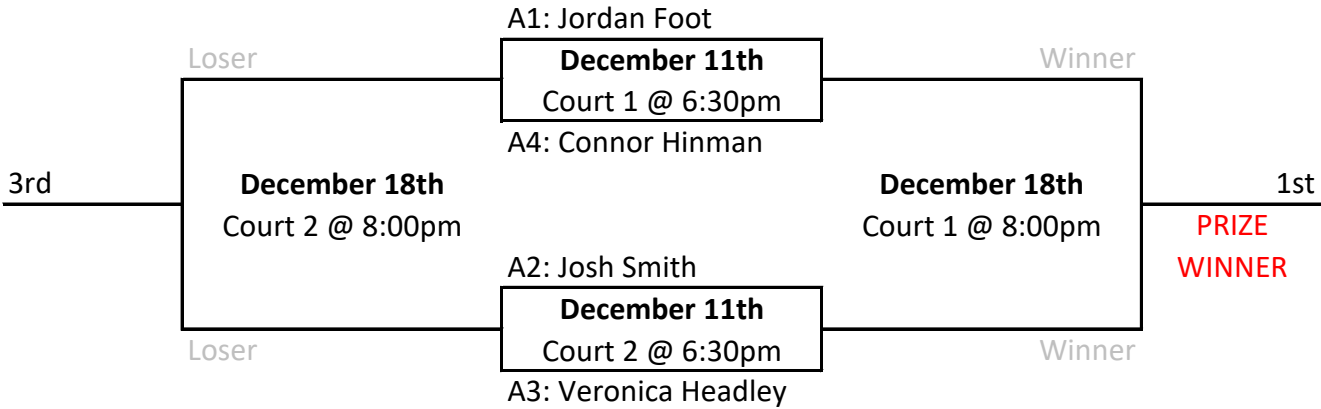

A Playoff Draw