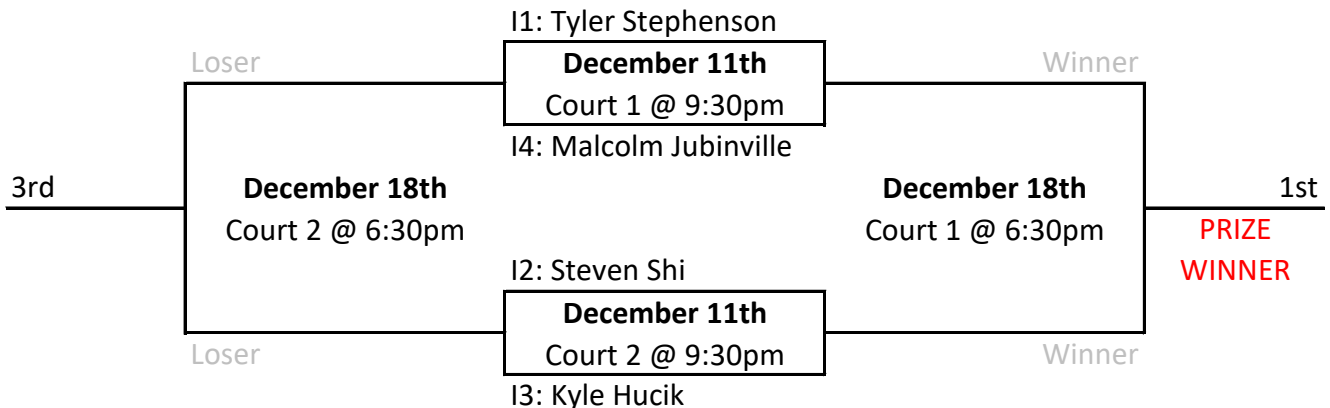

I Playoff Draw