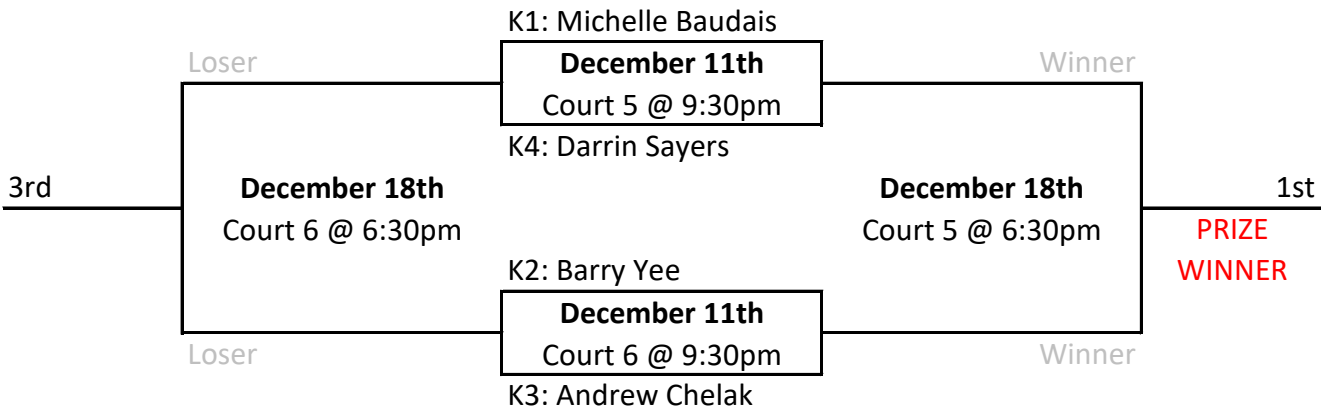

### H Playoff Draw

### I Playoff Draw

**Wednesday Night CO-ED Hard Court Playoffs**  
**Fall 2024**

All matches are best of 5 to 25 NO CAP, 5th Game to 15 NO CAP  
One match per night. No time Limit. **ALL TEAMS PLAY BOTH PLAYOFF NIGHTS**  
**PLEASE START YOUR MATCHES ON TIME!**

**J Playoff Draw**

**K Playoff Draw**

**L Playoff Draw**