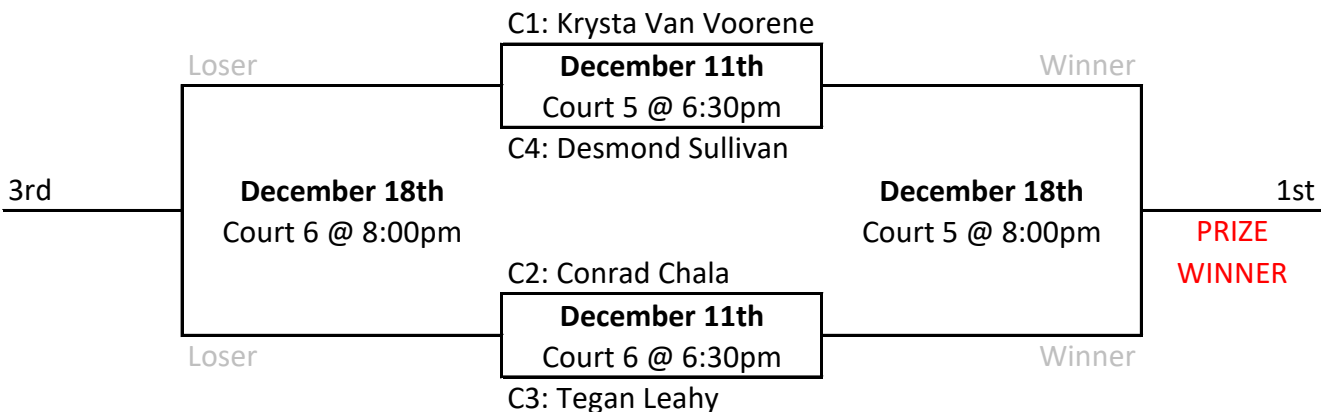

C Playoff Draw