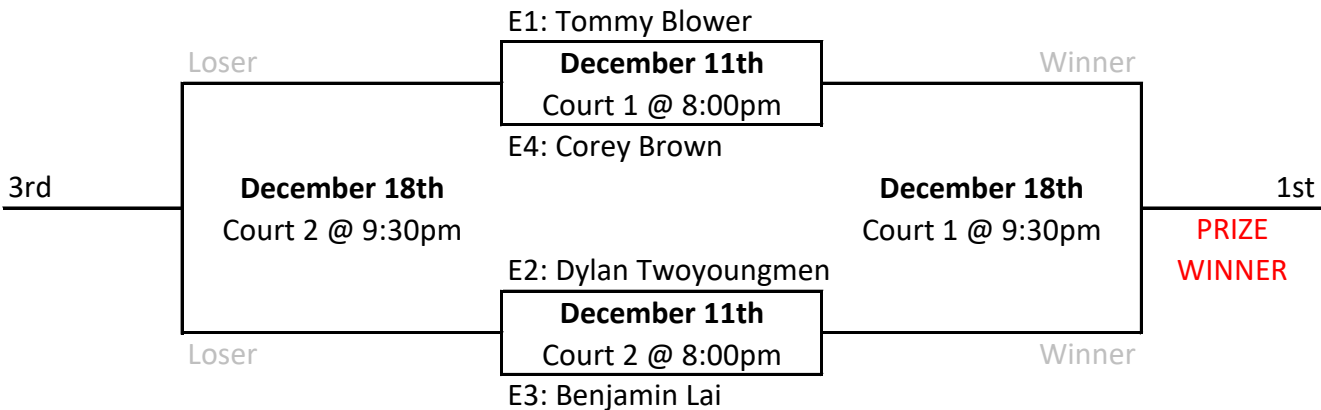

**A Playoff Draw**

**B Playoff Draw**

**C Playoff Draw**

**Wednesday Night CO-ED Hard Court Playoffs**  
**Fall 2024**

All matches are best of 5 to 25 NO CAP, 5th Game to 15 NO CAP  
One match per night. No time Limit. **ALL TEAMS PLAY BOTH PLAYOFF NIGHTS**  
**PLEASE START YOUR MATCHES ON TIME!**

**D Playoff Draw**

**E Playoff Draw**

**F Playoff Draw**