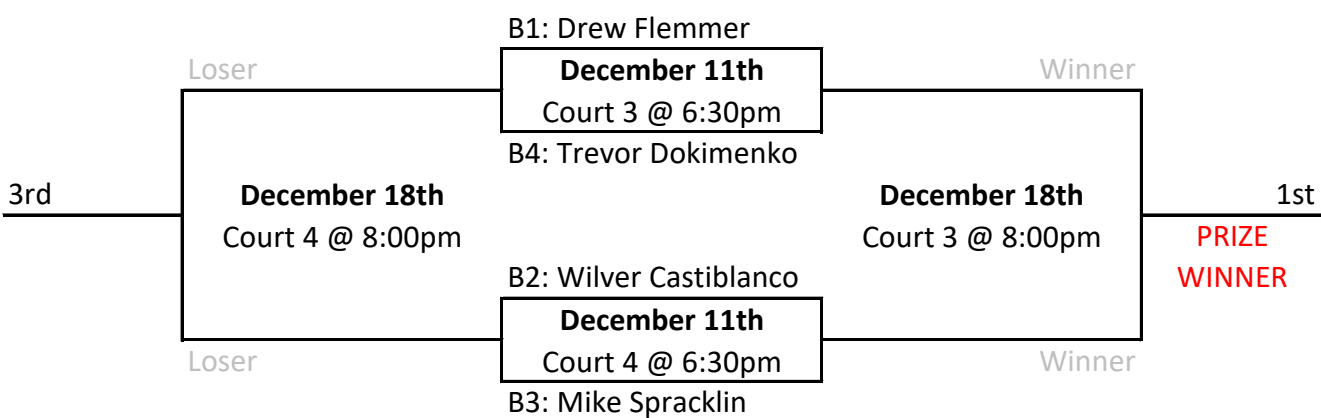

B Playoff Draw